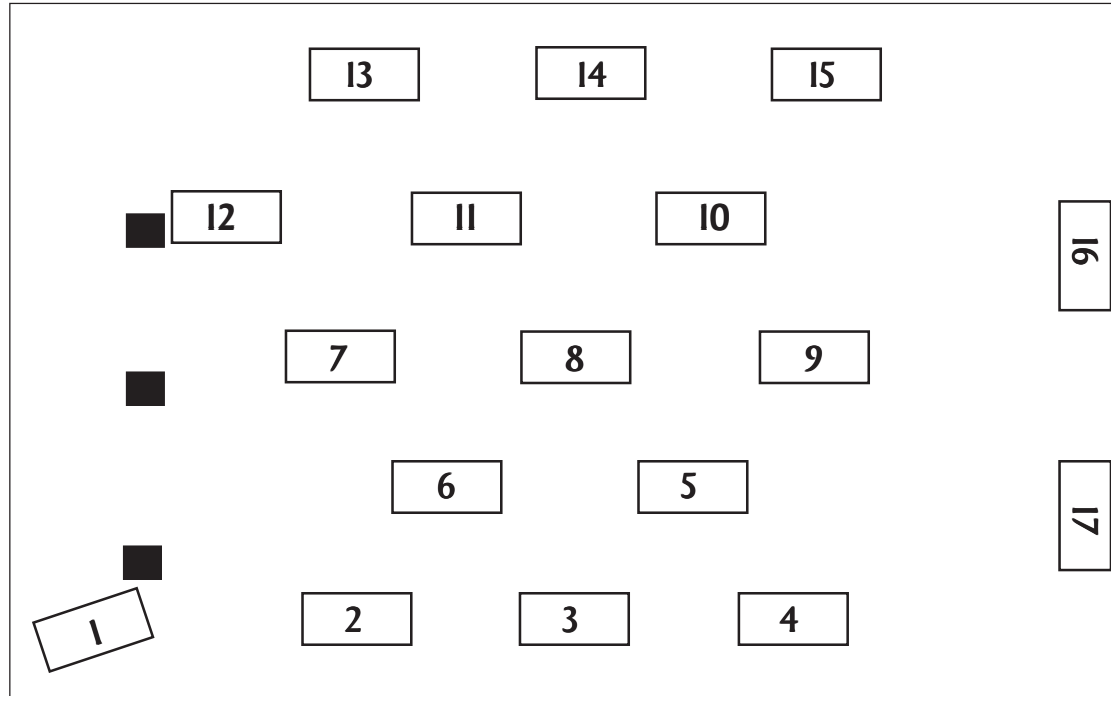

Ballroom - 400 Level

Key to Floorplan - Organization Name and Table Number

Accomack County, VA - 21
 Allentown, PA - 1
 Anne Arundel County, MD - 4
 Baltimore City, MD - 36
 Bangor, PA - 23
 Caesar Rodney, DE - 29
 Cape Henlopen, DE - 31, 32
 Capital Area I.U. #15 - 12
 Central Susquehanna I.U. #16 - 14
 Charles County, MD - 28
 Colonial I.U. #20, PA - 15
 Cumberland County, NC - 35

Multi-A - 300 Level

Key to Floorplan - Organization Name and Table Number

Burke County, NC - 12
Caroline County, MD - 1
Cartwright, AZ - 11
Central Dauphin, PA - 7
Colonial, PA - 5
Delaware Valley, PA - 4
Frederick County, MD - 10
Harrisburg, PA - 13
Lake and Peninsula, AK - 16

Key to Floorplan - Organization Name and Table Number

Baltimore County, MD - 17
 Carroll County, MD - 3
 Cecil County, MD - 18
 Chambersburg, PA - 10
 Gaston County, NC - 15
 Hoke County, NC - 5
 Jefferson County, WV - 2
 Lebanon, PA - 16
 Mechanicsburg, PA - 12