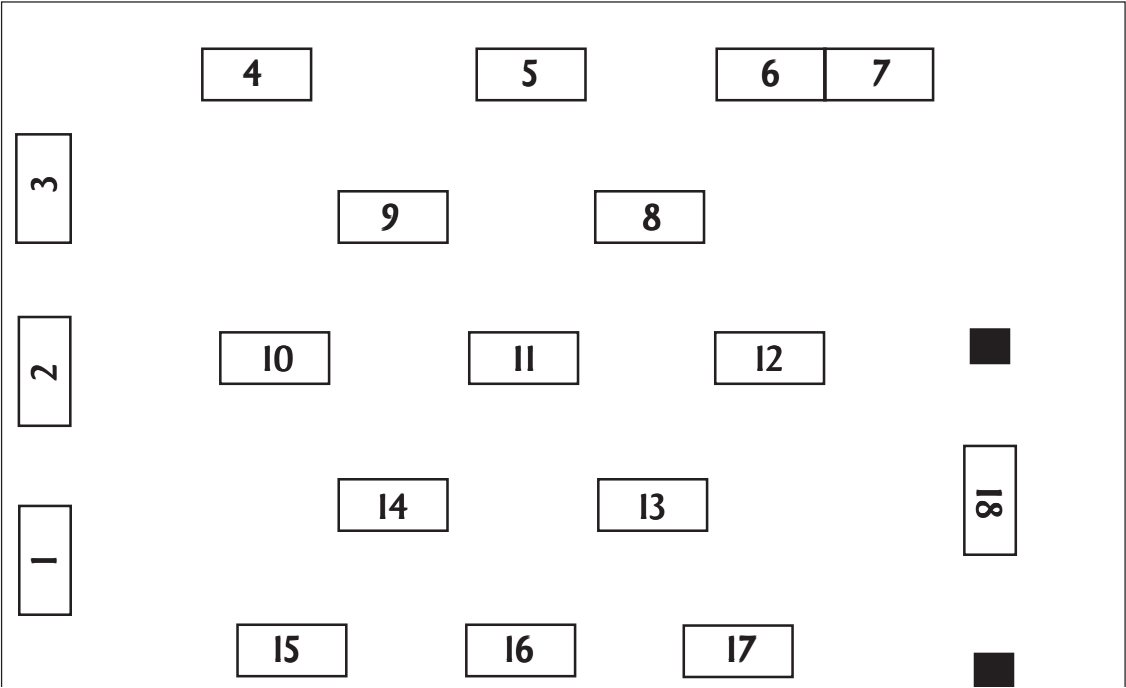

Multi-B - 300 Level

Key to Floorplan - Organization Name and Table Number

Baltimore County, MD - 17
Carroll County, MD - 3
Cecil County, MD - 18
Chambersburg, PA - 10
Gaston County, NC - 15
Hoke County, NC - 5
Jefferson County, WV - 2
Lebanon, PA - 16
Mechanicsburg, PA - 12

Morongo, CA - 8
Phillipsburg, NJ - 1
Presidio, TX - 9
Saint Coletta, D.C. - 13
Southern Teachers Agency - 11
Talbot County, MD - 6, 7
Winchester, VA - 4
Woodbridge, DE - 14