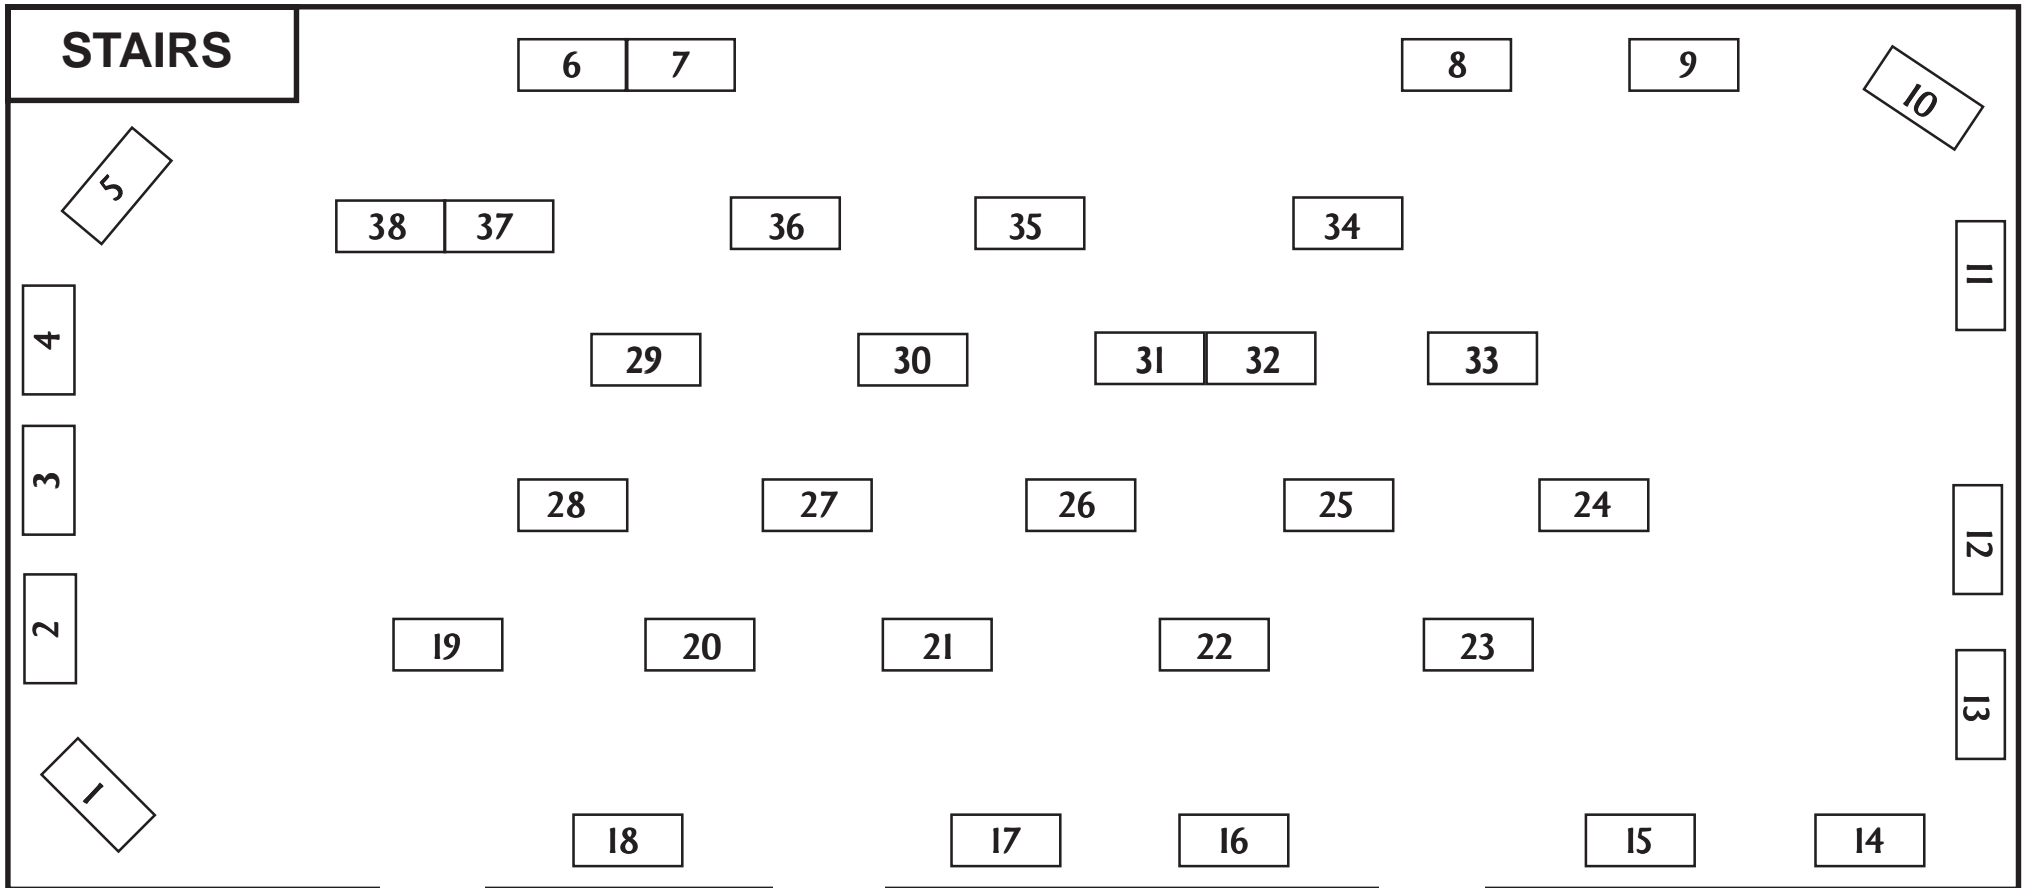

Ballroom - 400 Level

Key to Floorplan - Organization Name and Table Number

Accomack County, VA - 21
 Allentown, PA - 1
 Anne Arundel County, MD - 4
 Baltimore City, MD - 36
 Bangor, PA - 23
 Caesar Rodney, DE - 29
 Cape Henlopen, DE - 31, 32
 Capital Area I.U. #15 - 12
 Central Susquehanna I.U. #16 - 14
 Charles County, MD - 28
 Colonial I.U. #20, PA - 15
 Cumberland County, NC - 35

Multi-A - 300 Level

Key to Floorplan - Organization Name and Table Number

Burke County, NC - 12
Caroline County, MD - 1
Cartwright, AZ - 11
Central Dauphin, PA - 7
Colonial, PA - 5
Delaware Valley, PA - 4
Frederick County, MD - 10
Harrisburg, PA - 13
Lake and Peninsula, AK - 16

Key to Floorplan - Organization Name and Table Number

Baltimore County, MD - 17
 Carroll County, MD - 3
 Cecil County, MD - 18
 Chambersburg, PA - 10
 Gaston County, NC - 15
 Hoke County, NC - 5
 Jefferson County, WV - 2
 Lebanon, PA - 16
 Mechanicsburg, PA - 12