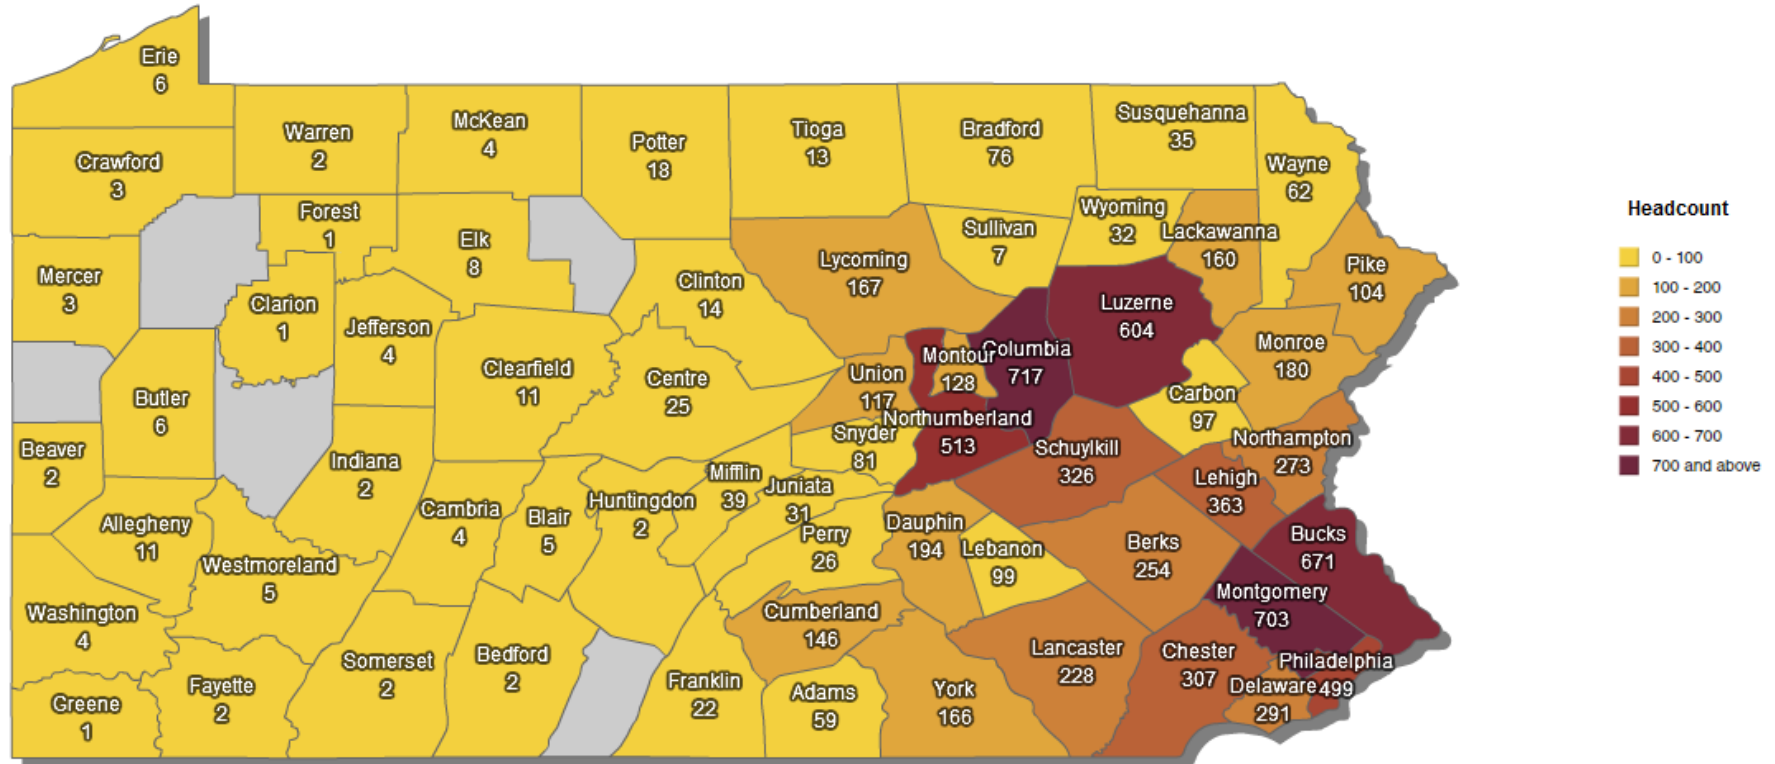

# UG Degree County Enrollment

---

FALL SEMESTERS 2011 THROUGH 2015

OFFICE OF INSTITUTIONAL RESEARCH (2/22/2016)

## UG Degree Enrollment By County, Fall 2011