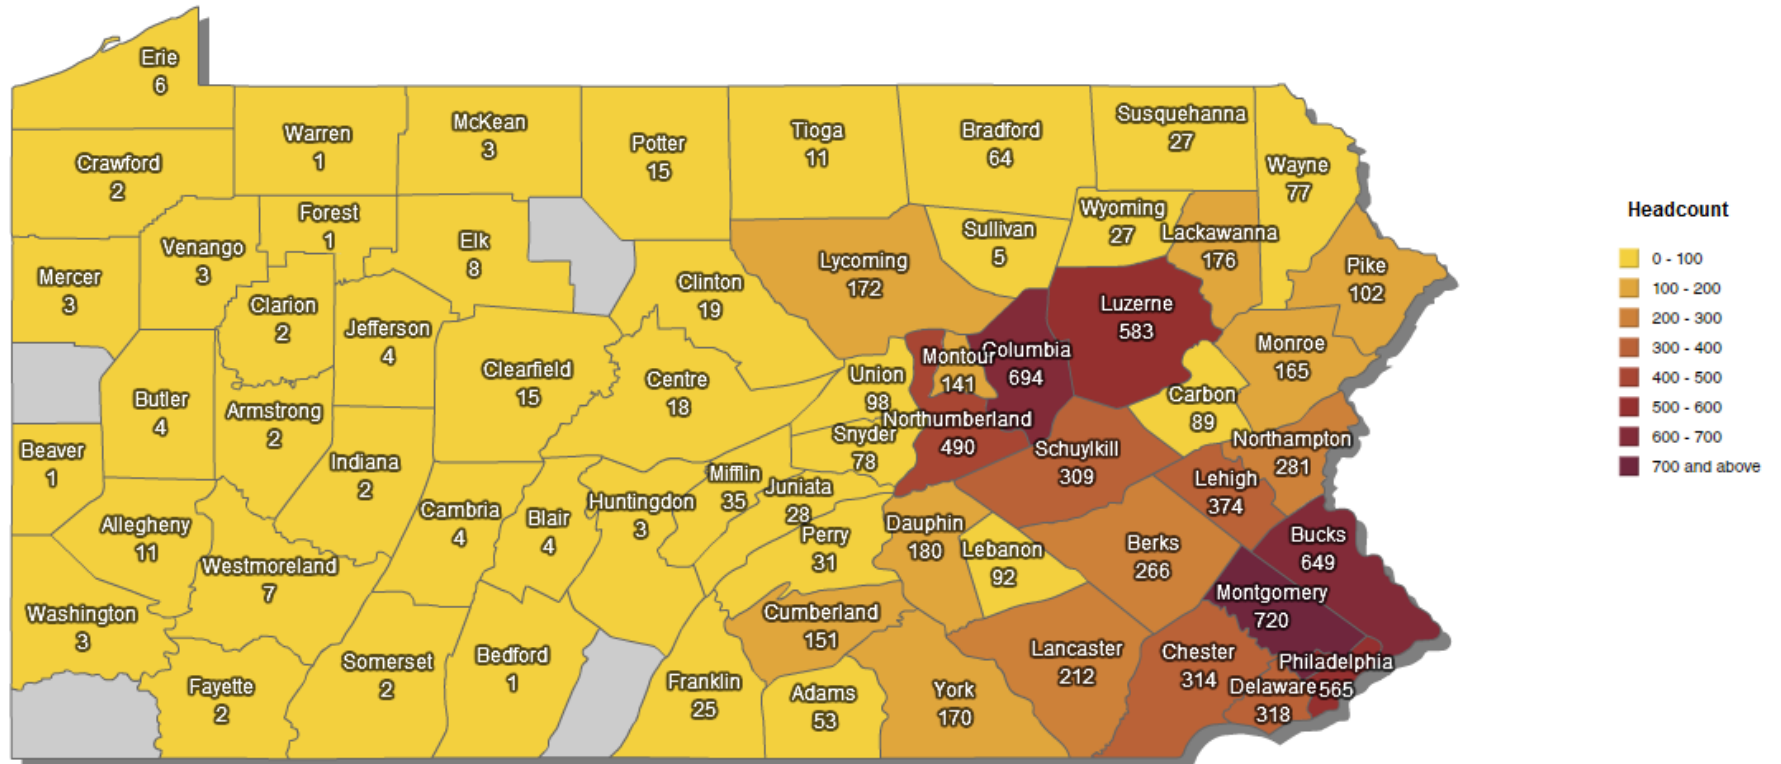

UG Degree Enrollment By County, Fall 2012