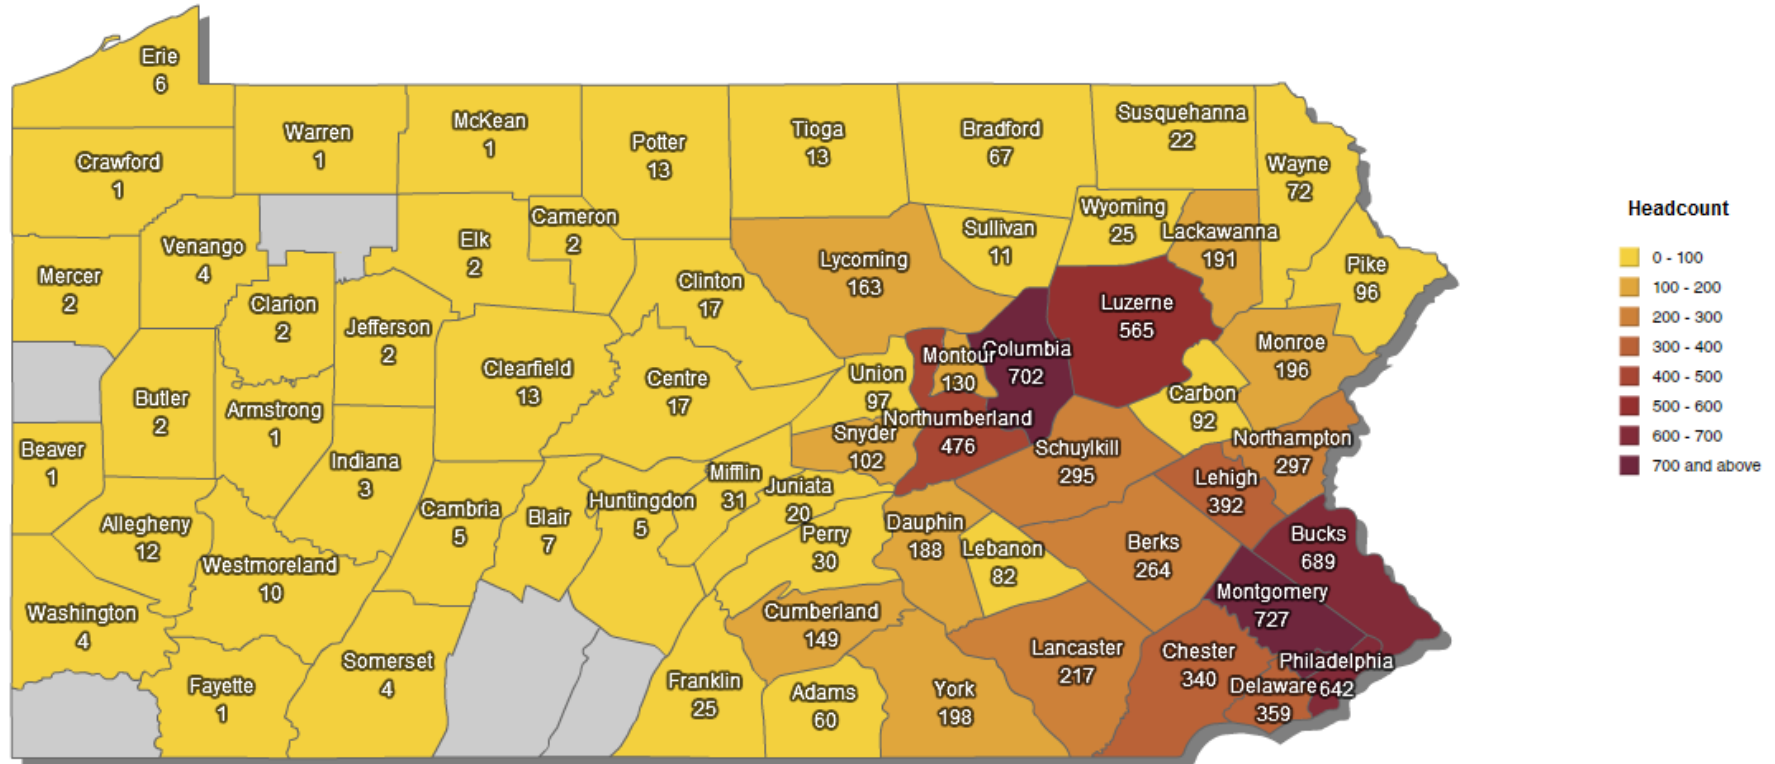

UG Degree Enrollment By County, Fall 2013