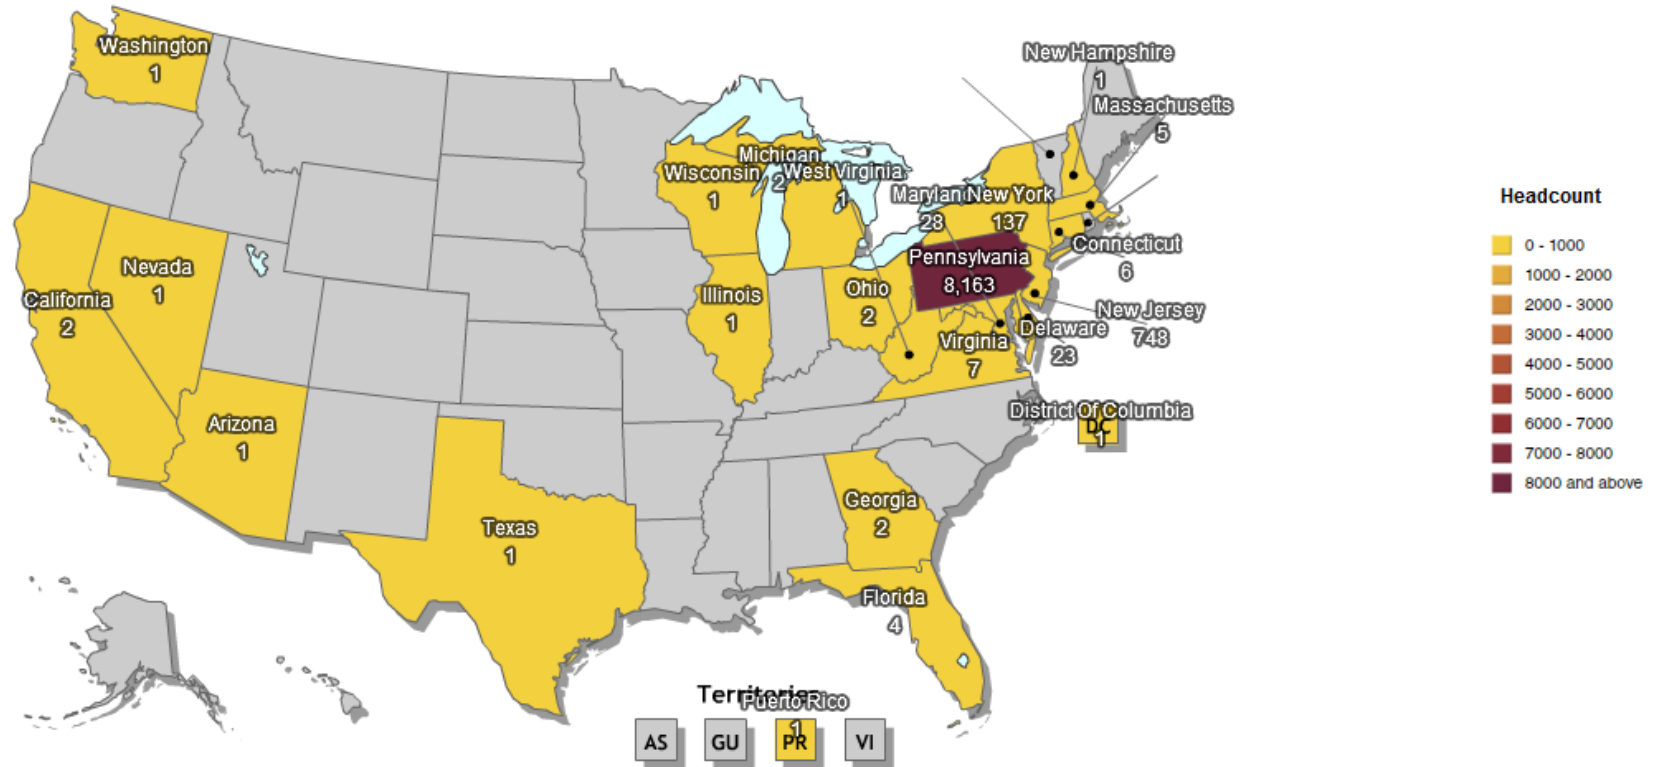

UG Degree State Enrollment

FALL SEMESTERS 2011 THROUGH 2015

OFFICE OF INSTITUTIONAL RESEARCH (2/22/2016)

UG Degree Enrollment By State, Fall 2011

UG Degree Enrollment By State, Fall 2012

UG Degree Enrollment By State, Fall 2013

UG Degree Enrollment By State, Fall 2014

UG Degree Enrollment By State, Fall 2015