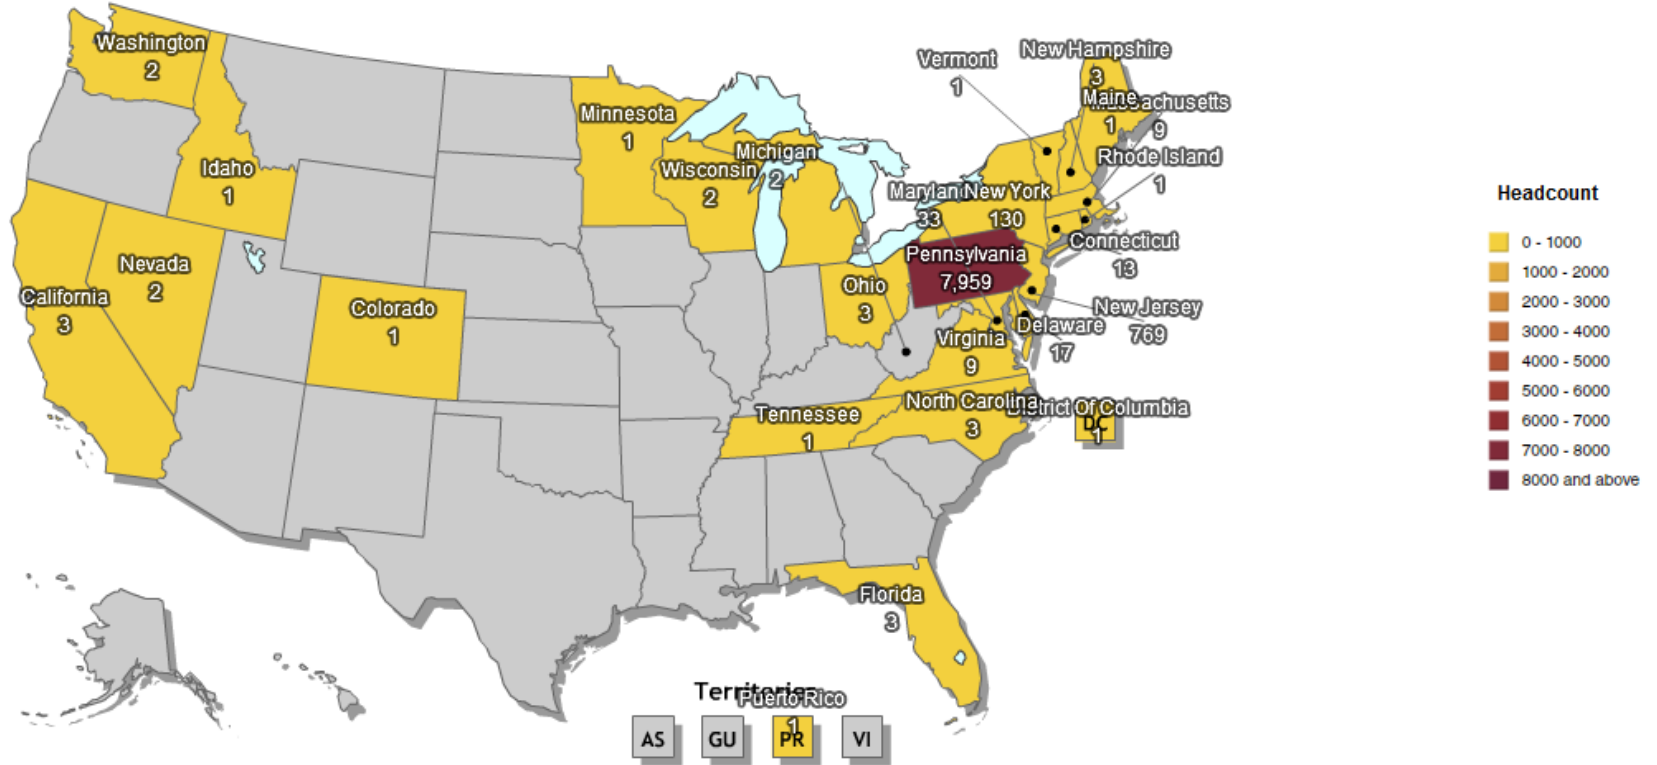

UG Degree State Enrollment

FALL SEMESTERS 2011 THROUGH 2015

OFFICE OF INSTITUTIONAL RESEARCH (2/22/2016)

UG Degree Enrollment By State, Fall 2011

UG Degree Enrollment By State, Fall 2012

UG Degree Enrollment By State, Fall 2013

UG Degree Enrollment By State, Fall 2014

UG Degree Enrollment By State, Fall 2015