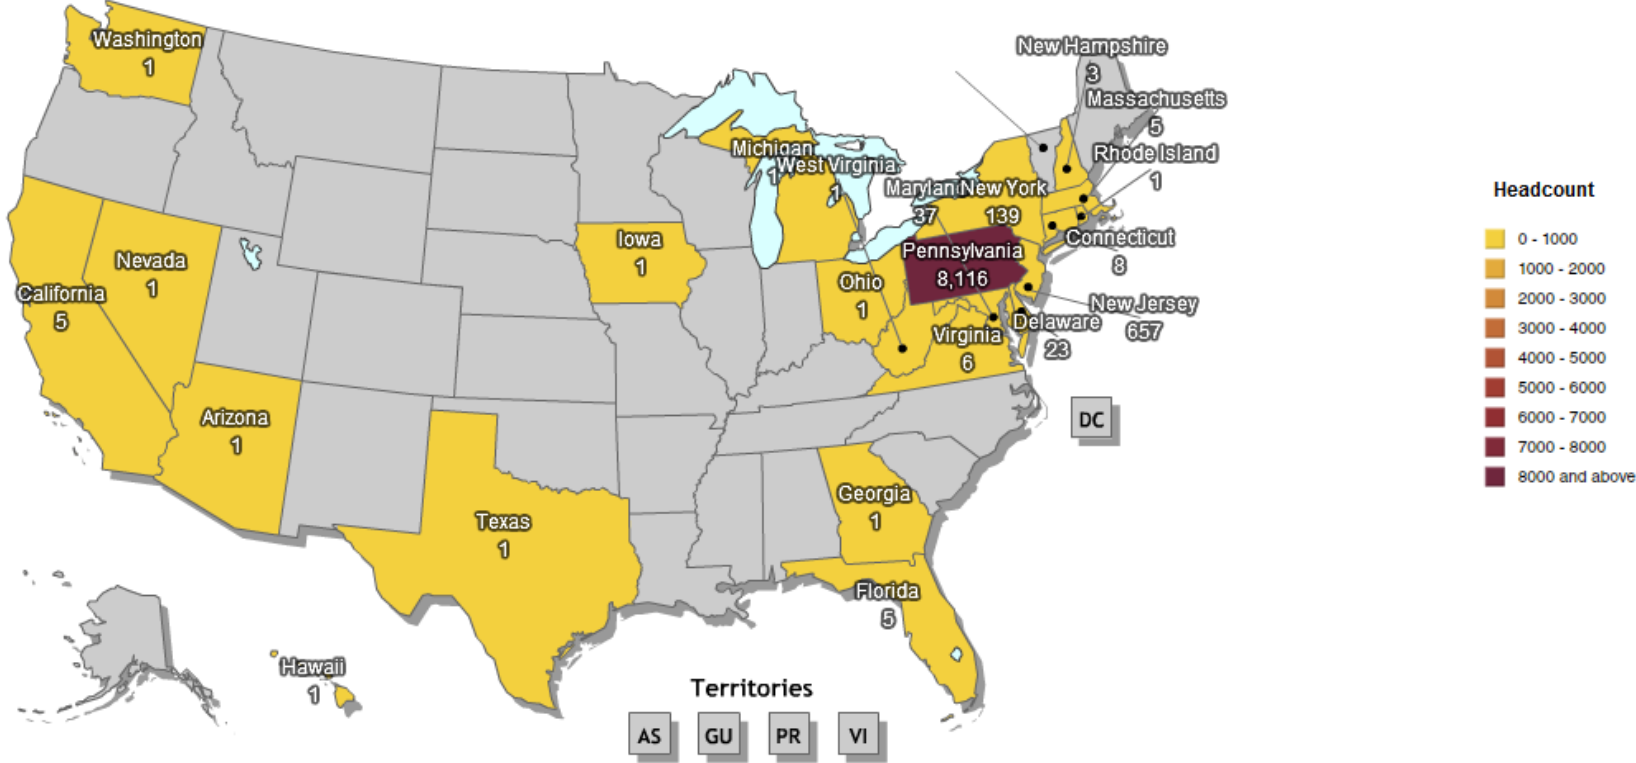

UG Degree State Enrollment

FALL SEMESTERS 2011 THROUGH 2015

OFFICE OF INSTITUTIONAL RESEARCH (2/22/2016)

UG Degree Enrollment By State, Fall 2011

UG Degree Enrollment By State, Fall 2012

UG Degree Enrollment By State, Fall 2013

UG Degree Enrollment By State, Fall 2014

UG Degree Enrollment By State, Fall 2015